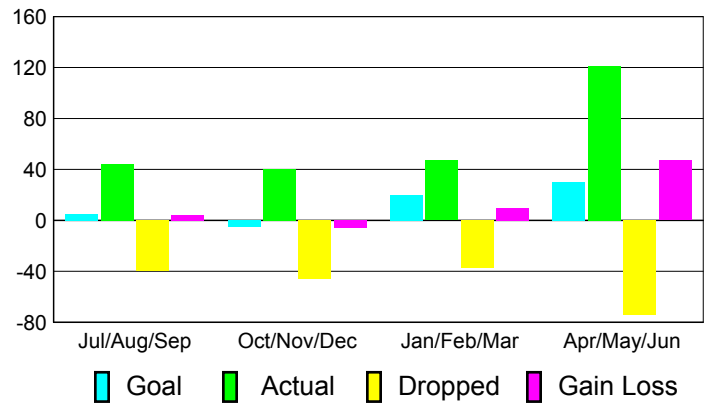

### YTD Status Quo Clubs 2010-2011

Status Quo Clubs Compared to Status Quo Members

## MEMBERSHIP

**Membership Results  
2010-2011**

**Membership  
2009-2010**

Month	Net Memb Goal	Actual New Memb	Actual Dropped Memb	Gain/Loss of Memb	Gain/Loss of Memb
Jul/Aug/Sep	5	44	-40	4	-6
Oct/Nov/Dec	-5	40	-46	-6	-14
Jan/Feb/Mar	20	47	-37	10	3
Apr/May/June	30	121	-74	47	6
<b>Totals</b>	<b>50</b>	<b>252</b>	<b>-197</b>	<b>55</b>	<b>-11</b>

### Membership Results 2010-2011

Goal, New, Dropped, Gain/Loss

### Comparison of Membership Gain/Loss

Current Year Compared to the Previous Year