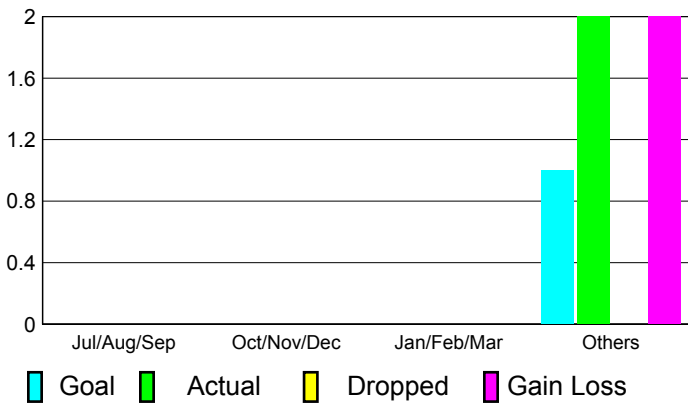

## CLUBS

**Club Results  
2010-2011**

**Clubs  
2009-2010**

Month	New Club Goal	Actual New Clubs	Actual Dropped Clubs	Gain/Loss of Clubs	Gain/Loss of Clubs
Jul/Aug/Sep	0	0	0	0	0
Oct/Nov/Dec	0	0	0	0	0
Jan/Feb/Mar	0	0	0	0	0
Apr/May/June	1	2	0	2	1
<b>Totals</b>	<b>1</b>	<b>2</b>	<b>0</b>	<b>2</b>	<b>1</b>

### Club Results 2010-2011

Goal, New, Dropped, Gain/Loss

### Comparison of Club Gain/Loss

Current Year Compared to the Previous Year