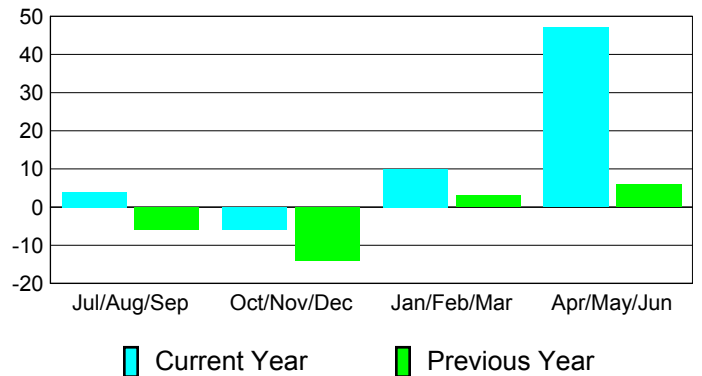

Gender Comparison 2010-2011

Jul/Aug/Sep

Oct/Nov/Dec

Jan/Feb/Mar

Apr/May/June

Male

Female